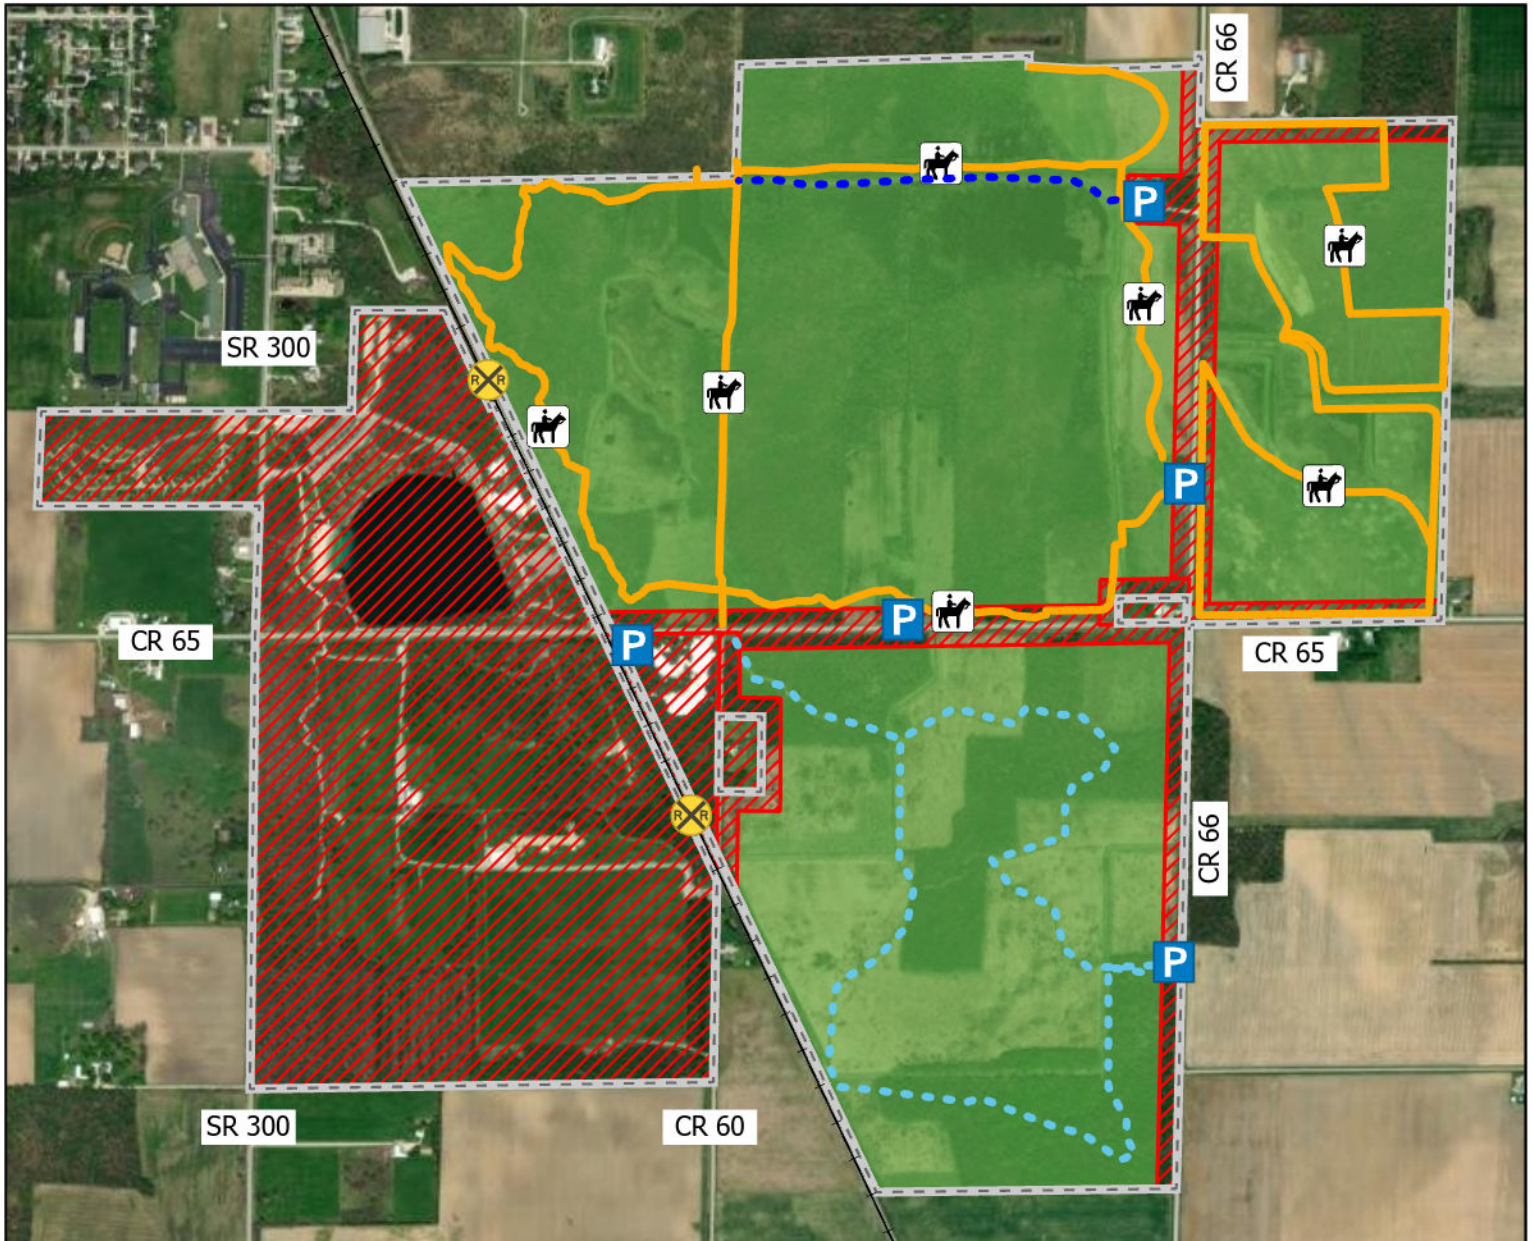

# White Star Park Hunting Area Map

Gibsonburg, Ohio 43431

0 500 1,000 2,000 Feet

- |                        |                 |
|------------------------|-----------------|
| --- Property Boundary  | — Bridle Trails |
| <b>P</b> Parking Lot   | No Hunting Area |
| --- Wood Duck Trail    | Hunting Area    |
| --- Big Bluestem Trail |                 |

SANDUSKY  
PARK DISTRICT  
COUNTY  
[www.lovetheparks.com](http://www.lovetheparks.com)