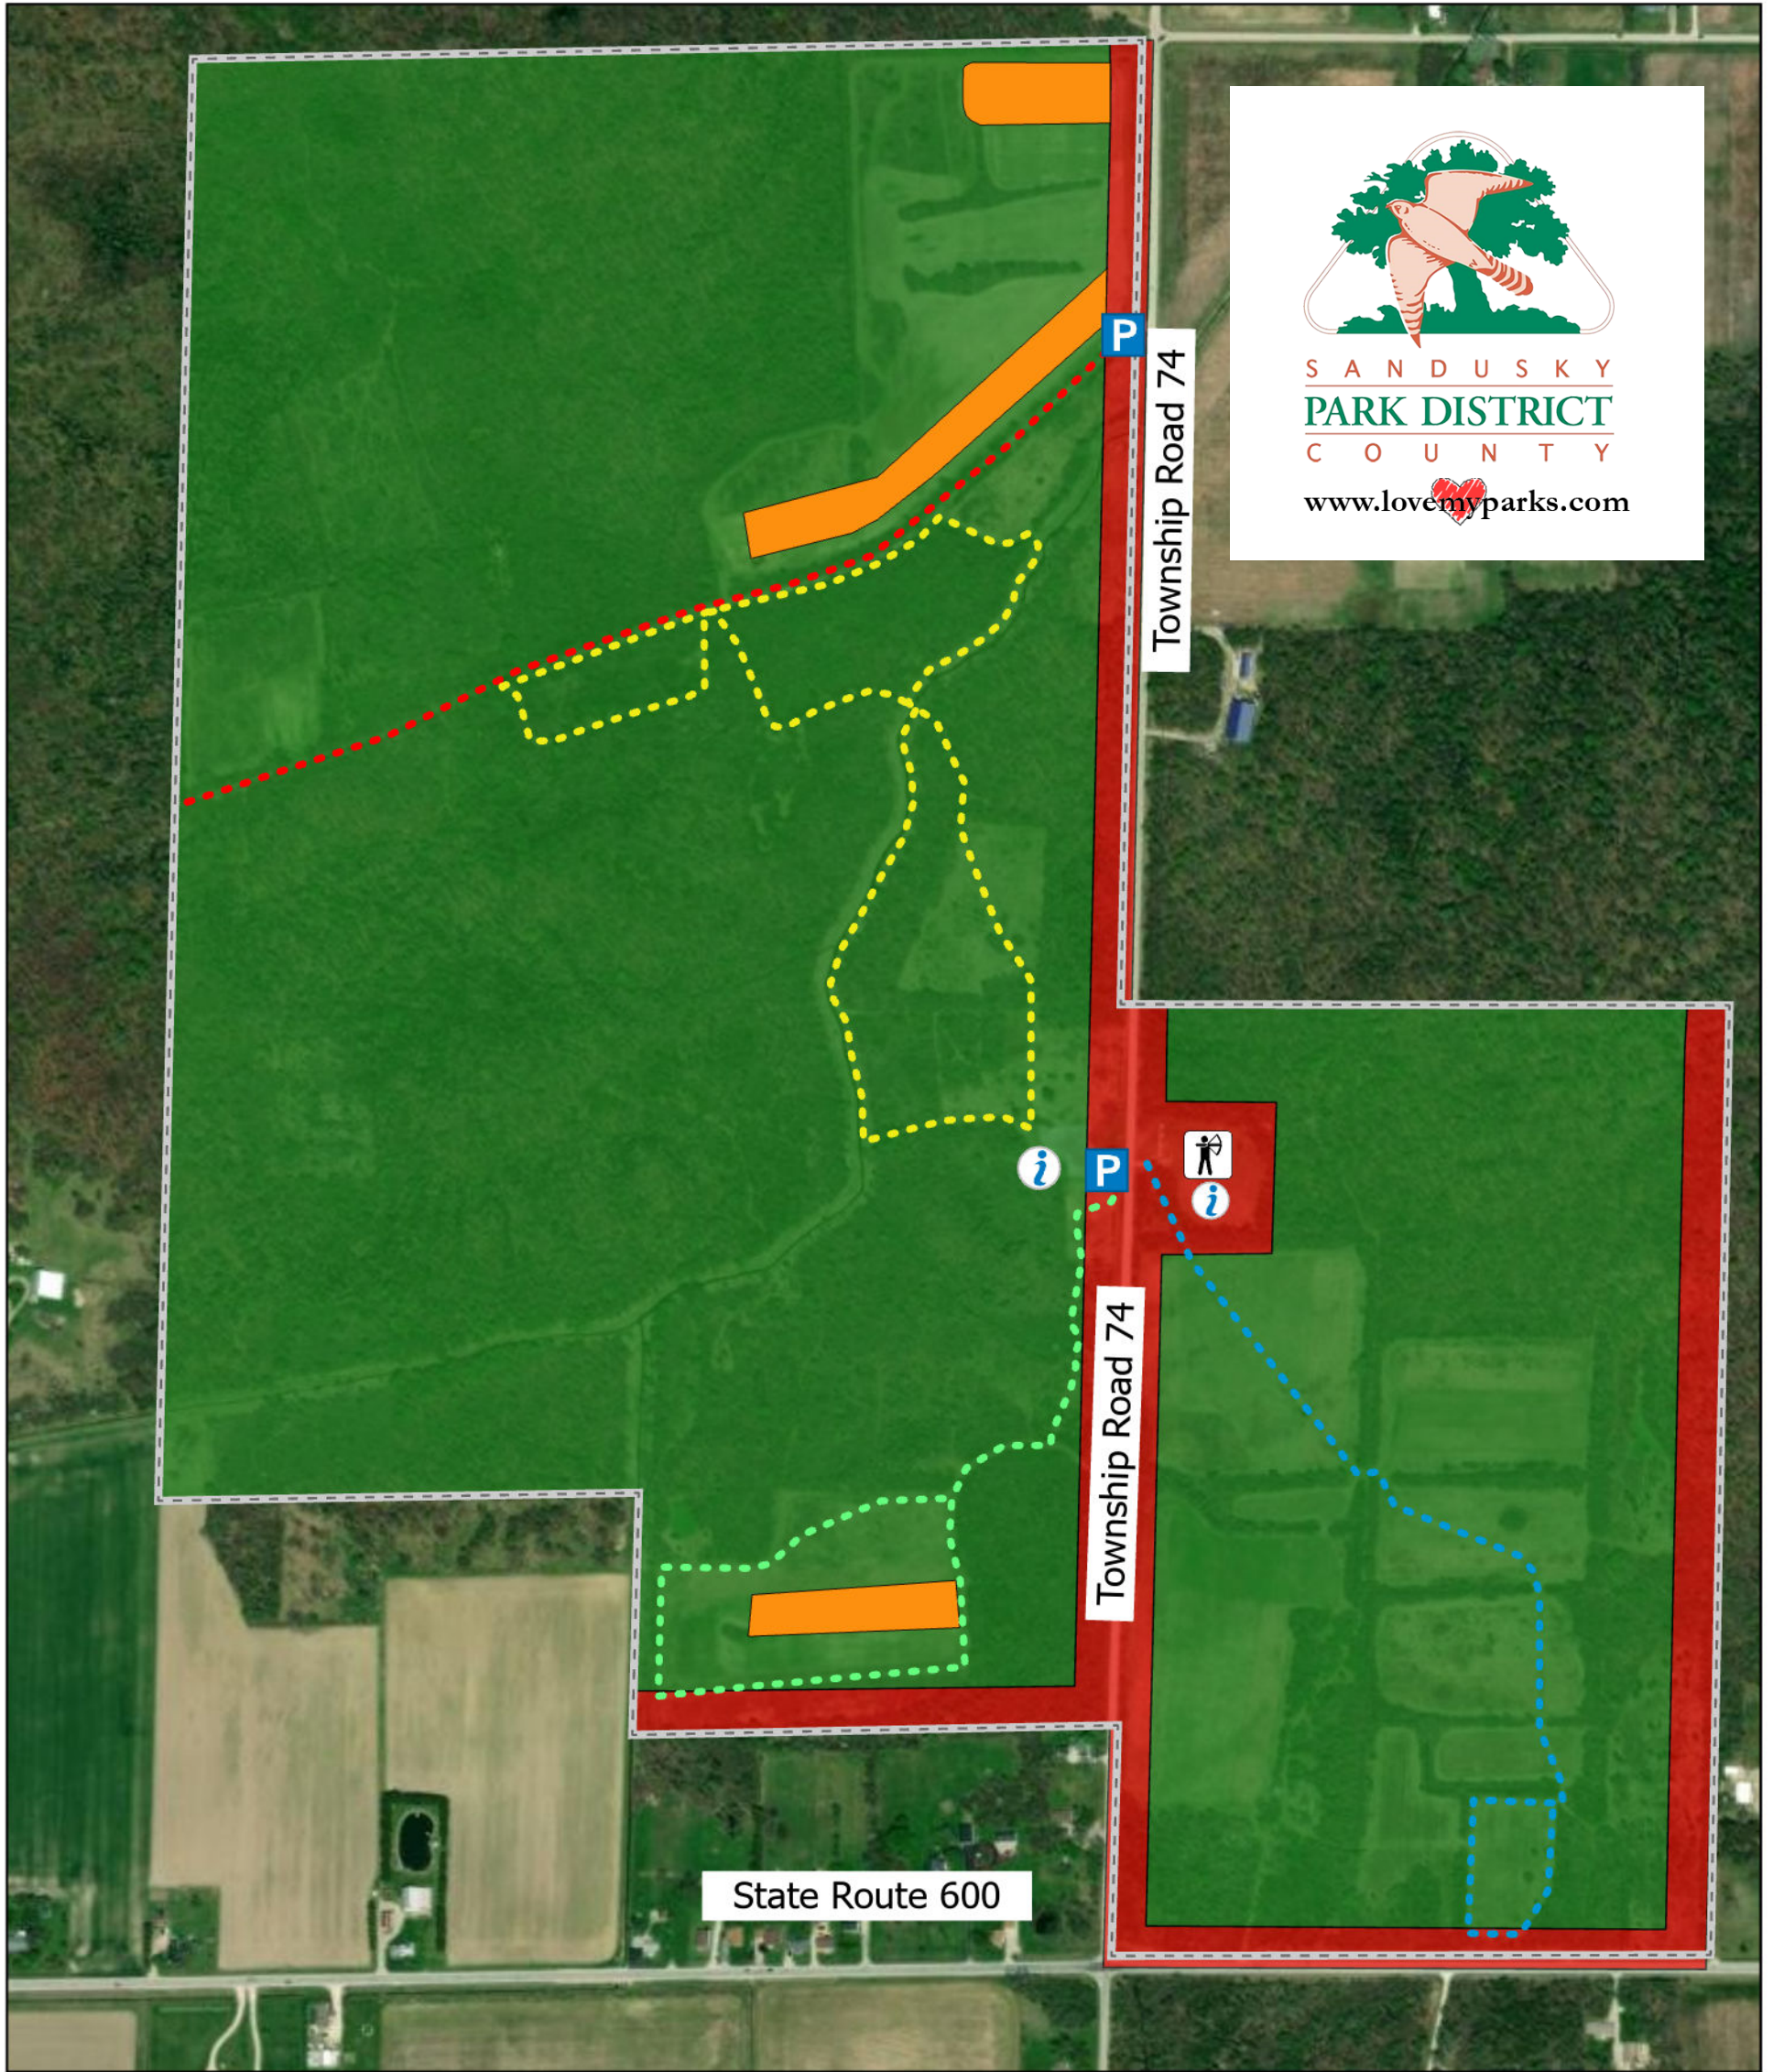

Ringneck Ridge Wildlife Area

Hunting Area Map

Archery/Park - 1818 Twp. Rd. 74, Gibsonburg, OH 43431
 North Entrance - 2026 Twp. Rd. 74, Gibsonburg, OH 43431

- Property Boundary
- Parking Lot
- Kiosk
- Archery Range
- Hunting Area
- No Hunting Area
- Dove Management Fields
- Yellow Trail 1.75mi
- Red Trail 0.73mi
- Blue Trail 0.86mi
- Green Trail 0.38mi