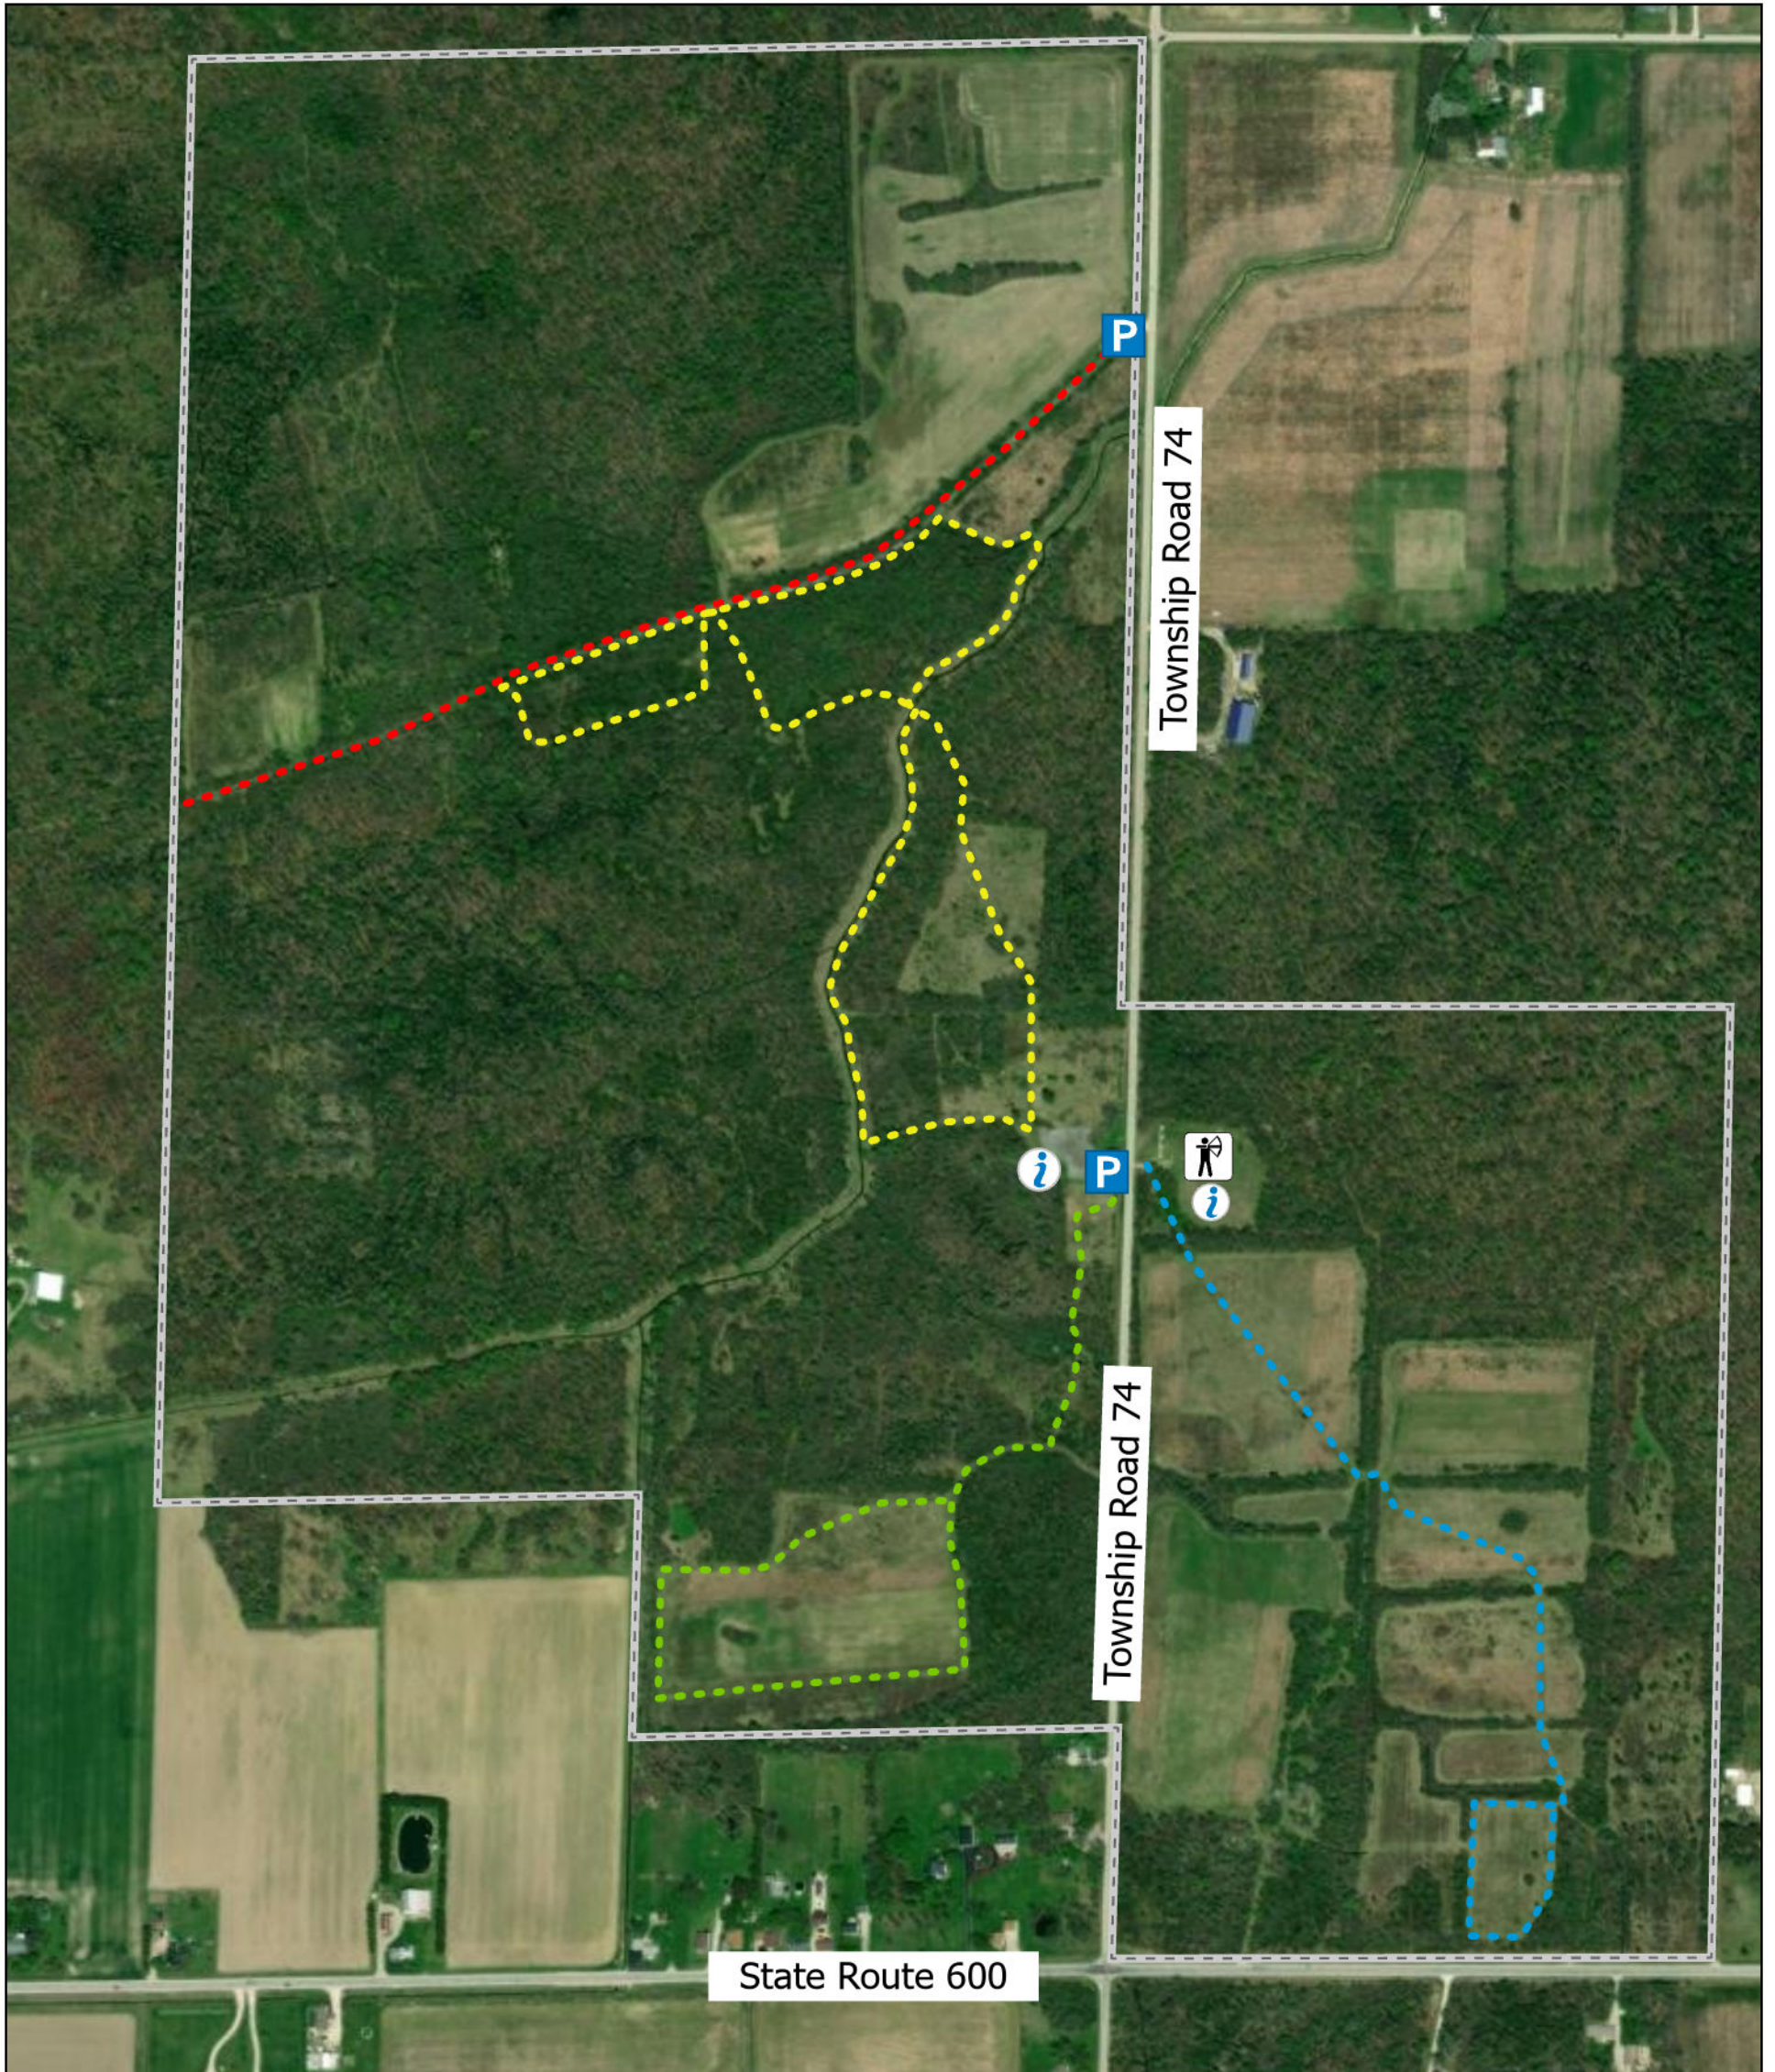

Ringneck Ridge Wildlife Area Map

Archery/Park - 1818 Twp. Rd. 74, Gibsonburg, OH 43431

North Entrance - 2026 Twp. Rd. 74, Gibsonburg, OH 43431

-  Property Boundary
-  Yellow Trail 1.75mi
-  Red Trail 0.73mi
-  Blue Trail 0.86mi
-  Green Trail 0.38mi
-  Parking Lot
-  Kiosk
-  Archery Range

SANDUSKY
PARK DISTRICT
COUNTY
www.lovetmyparks.com